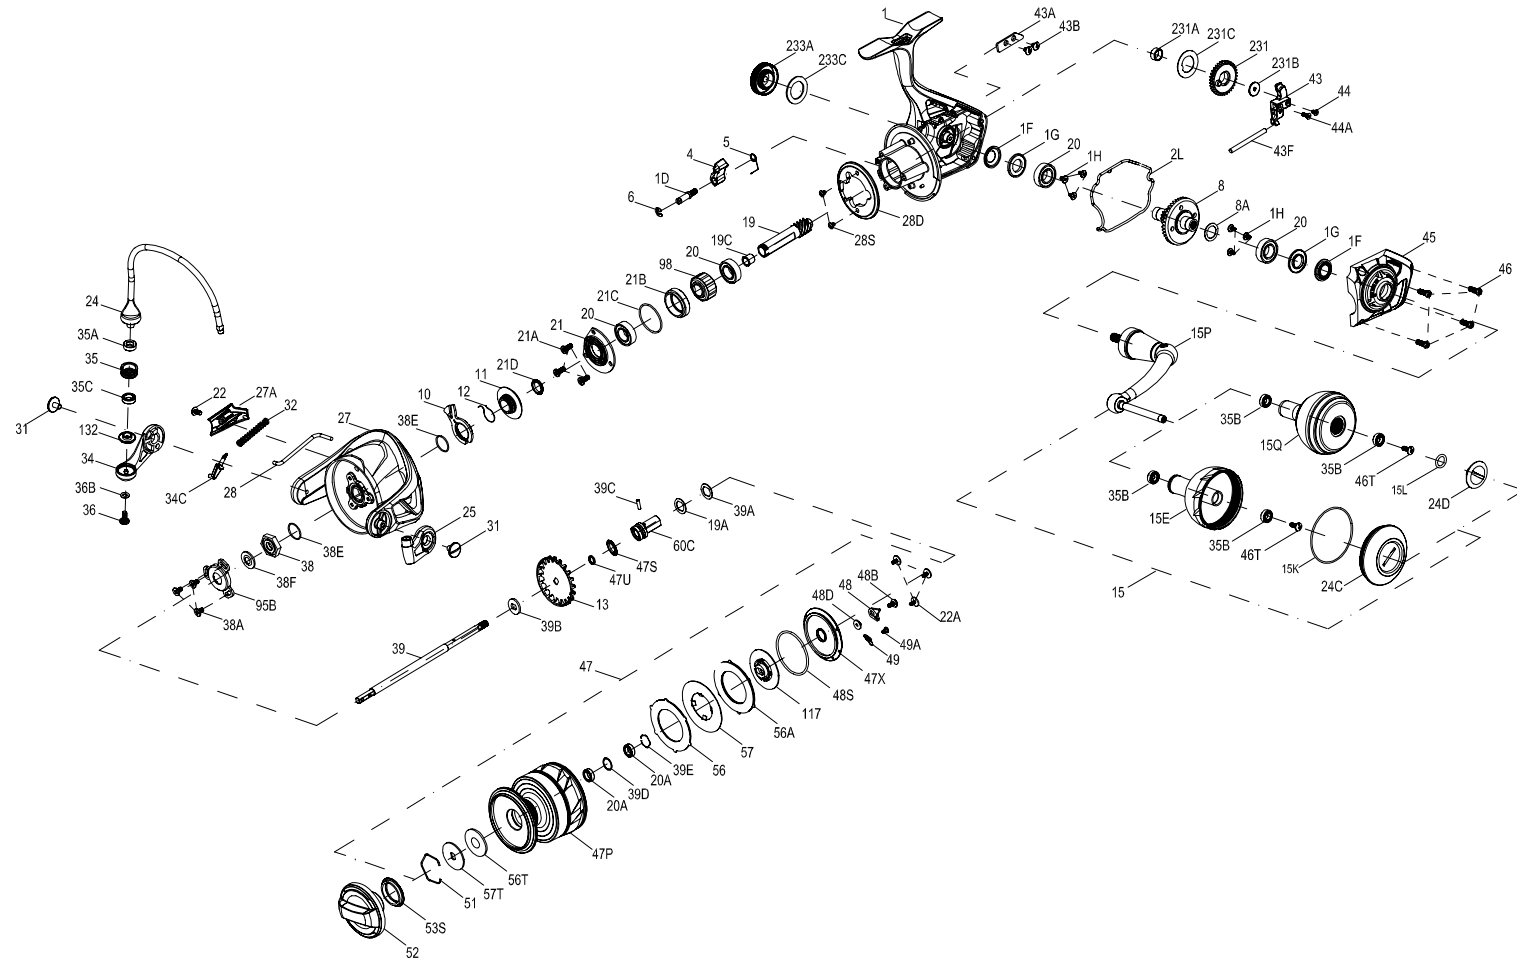

PARTS LIST FOR MODEL SLAMMER IV 8500DX

KEY NO.	PART NO.	STYLE NO.	DESCRIPTION
25	1559370	25-SLAIV7500DX	Bail Holder
27	1559387	27-SLAIV8500DX	Rotor
27A	1559372	27A-SLAIV7500DX	Rotor Cover
28	1559382	28-SLAIV8500	Rotor Trip Lever
28D	1277161	28D-SSV7500	Rotor Brake
28S	1277054	28S-SSV5500	Rotor Brake Screw (2req.)
31	1277055	31-SSV5500	Bail Arm Screw (2req.)
32	1559351	32-SLAIV7500	Bail Spring
34	1559373	34-SLAIV7500DX	Bail Arm
34C	1277164	34C-SSV7500	Pivot Arm
35	1277165	35-SSV7500	Line Roller
35A	1419050	35A-SLA5500	Line Roller Bushing
35B	1377606	35A-BTLII8000LC	Line Roller Ball Bearing (4req.)
35C	1559273	35C-SLAIV5500	Ball Bearing
36	1277166	36-SSV7500	Line Roller Screw
36B	1417809	36B-CLA6000	Bail Arm Screw Washer
38	1419103	38-SLA7500	Rotor Nut
38A	1119121	20C-7000AF	Screw (3req.)
38E	1302502	232B-SSV3500	Bearing Retainer O-Ring (2req.)
38F	1419080	38F-SLA7500	Rotor-Main Shaft Seal
39	1559352	39-SLAIV7500	Main Shaft
39A	1559353	39A-SLAIV7500	Spool Adjust Washer (2req.)
39B	1277067	39B-SSV5500	Main Shaft Washer
39C	1559354	39C-SLAIV7500	Main Shaft Dowel
39D	1559302	39D-SLAIV5500DX	Washer
39E	1559277	39E-SLAIV5500	Lock Spring
43	1419105	43-SLA7500	Oscillation Slider
43A	1277173	43A-SSV7500	O/S Slider Guide
43B	1277070	43B-SSV5500	Screw (2req.)
43F	1389567	43F-CLA6000	O/S Slider Guide Shaft
44	1385672	44-CLA8000	Main Shaft Screw
44A	1447691	44A-SLAIII85HS	Screw
45	1559388	45-SLAIV8500DX	Body Cover Assembly
46	1277074	46-SSV5500	Body Cover Screw (4req.)
46T	1341500	3-SSV7500LC	A/R Button Screw (2req.)
47	1559389	47-SLAIV8500DX	Spool Assembly
47P	1559390	47P-SLAIV8500DX	Spool
47S	1494699	47S-SSVI2500LL	Seal
47U	1525247	47U-CLAI15000	Seal
47X	1559358	47X-SLAIV7500	Drag Cover
48	1419069	48-SLA5500	Spool Click Plate
48B	1385581	48B-CLA3000	Spool Clicker Spring Screw
48D	1385579	48D-CLA3000	Spool Clicker Spacer Ring
48S	1559359	48S-SLAIV7500	Spool Seal
49	1259579	49-7000AF	Spring
49A	1559283	49A-SLAIV5500	Screw
51	1277085	51-SSV5500	Drag Washer Retainer
52	1559377	52-SLAIV7500DX	Drag Knob Assembly
53S	1339555	53S-CLA5000	Drag Knob Seal
56	1419077	56-SLA7500	Drag Friction Washer
56A	1419078	56A-SLA7500	Drag Friction Washer
56T	1277089	56T-SSV5500	Drag Friction Washer
57	1559361	57-SLAIV7500	Keyed Drag Washer
57T	1419058	57T-SLA5500	Keyed Drag Washer
60C	1559362	60C-SLAIV7500	Spool Support Sleeve
95B	1419114	95B-SLA7500	Rotor Nut Locking Plate
98	1277190	98-SSV7500	Clutch/Sleeve Assembly
117	1559363	117-SLAIV7500	Drag Drive Plate
132	1419163	132-SLA9500	Line Roller Collar
231	1419117	231-SLA7500	Oscillation Gear
231A	1339566	231A-CLA5000	O/S Gear Bushing
231B	1277100	231B-SSV5500	O/S Gear Screw
231C	1389603	231C-CLA6000	O/S Gear Washer
233A	1559378	233A-SLAIV7500DX	Handle Cap
233C	1419076	233C-SLA5500	Handle Cap Seal
1	1559386	1-SLAIV8500DX	Body Assembly
1D	1277140	1D-SSV7500	A/R Pawl Post
1F	1419083	1F-SLA7500	Body Side Seal (2req.)
1G	1419082	1G-SLA7500	Body Side Seal Lock Plate (2req.)
1H	1418957	1H-SLA3500	Body Side Screw (6req.)
2L	1419086	2L-SLA7500	Body Seal
4	1277142	4-SSV7500	A/R Pawl
5	1277143	5-SSV7500	Pawl Spring
6	1277144	6-SSV7500	Retainer Clip
8	1559366	8-SLAIV7500DX	Drive Gear
8A	1277037	8A-SSV5500	Drive Gear Shim Washer
10	1277147	10-SSV7500	A/R Pawl Holder
11	1559343	11-SLAIV7500	A/R Bushing
12	1309001	12-SSV9500	A/R Bushing Spring
13	1419089	13-SLA7500	Click Gear
15	1559367	15-SLAIV7500DX	Handle Assembly
15E	1559264	15E-SLAIV5500	Handle Knob
15K	1419073	15K-SLA5500	Handle Knob Cap Seal
15L	1417804	15L-CLA2000	Handle Knob Seal
15P	1559368	15P-SLAIV7500DX	Sub Handle Assembly
15Q	1559294	15Q-SLAIV5500DX	Handle Knob Assembly
19	1559369	19-SLAIV7500DX	Pinion Gear
19A	1277424	19A-SSV3500	Pinion Gear Washer
19C	1419092	19C-SLA7500	Pinion Gear Bushing
20	1277152	20A-SSV7500	Ball Bearing (4req.)
20A	1385530	20A-CLA3000	Sealed Ball Bearing
21	1559345	21-SLAIV7500	Ball Bearing Retainer
21A	1277154	21A-SSV7500	Pinion Retainer Screw (3req.)
21B	1419094	21B-SLA7500	Pinion Ball Bearing Collar
21C	1385684	21C-CLA8000	O Ring
21D	1559346	21D-SLAIV7500	Body Head Seal
22	1277046	22-SSV5500	Rotor Cover Screw
22A	1235162	22A-7000AF	Rotor Cover Screw (3req.)
24	1559380	24-SLAIV8500	One Piece Bail
24C	1559296	24C-SLAIV5500DX	Handle Knob Cap
24D	1417808	24C-CLA5000	Handle Knob Cap