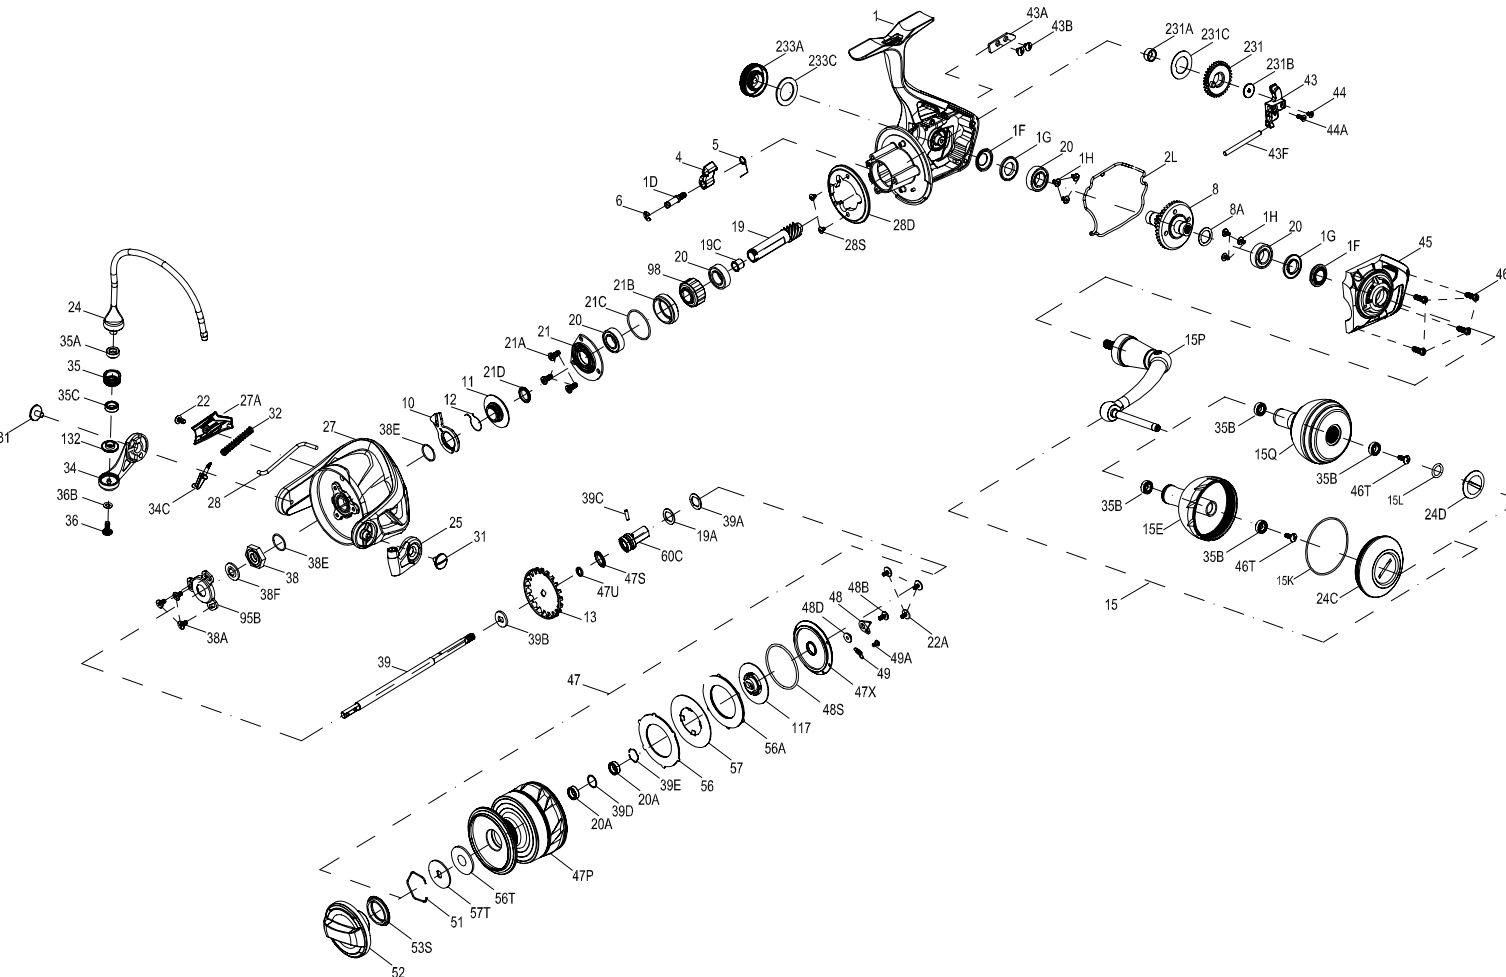

PARTS LIST FOR MODEL SLAMMER IV 7500DX

KEY NO.	PART NO.	STYLE NO.	DESCRIPTION
25	1559370	25-SLAIV7500DX	Bail Holder
27	1559371	27-SLAIV7500DX	Rotor
27A	1559372	27A-SLAIV7500DX	Rotor Cover
28	1559350	28-SLAIV7500	Rotor Trip Lever
28D	1277161	28D-SSV7500	Rotor Brake
28S	1277054	28S-SSV5500	Rotor Brake Screw(2req.)
31	1277055	31-SSV5500	Bail Arm Screw (2req.)
32	1559351	32-SLAIV7500	Bail Spring
34	1559373	34-SLAIV7500DX	Bail Arm
34C	1277164	34C-SSV7500	Pivot Arm
35	1277165	35-SSV7500	Line Roller
35A	1419050	35A-SLA5500	Line Roller Bushing
35B	1377606	35A-BTLII8000LC	Line Roller Ball Bearing(4req.)
35C	1559273	35C-SLAIV5500	Ball Bearing
36	1277166	36-SSV7500	Line Roller Screw
36B	1417809	36B-CLA6000	Bail Arm Screw Washer
38	1419103	38-SLA7500	Rotor Nut
38A	1119121	20C-7000AF	Screw(3req.)
38E	1302502	232B-SSV3500	Bearing Retainer O-Ring(2req.)
38F	1419080	38F-SLA7500	Rotor-Main Shaft Seal
39	1559352	39-SLAIV7500	Main Shaft
39A	1559353	39A-SLAIV7500	Spool Adjust Washer(2req.)
39B	1277067	39B-SSV5500	Main Shaft Washer
39C	1559354	39C-SLAIV7500	Main Shaft Dowel
39D	1559302	39D-SLAIV5500DX	Washer
39E	1559277	39E-SLAIV5500	Lock Spring
43	1419105	43-SLA7500	Oscillation Slider
43A	1277173	43A-SSV7500	O/S Slider Guide
43B	1277070	43B-SSV5500	Screw(2req.)
43F	1389567	43F-CLA6000	O/S Slider Guide Shaft
44	1385672	44-CLA8000	Main Shaft Screw
44A	1447691	44A-SLAIII8500HS	Screw
45	1559374	45-SLAIV7500DX	Body Cover Assembly
46	1277074	46-SSV5500	Body Cover Screw (4req.)
46T	1341500	3-SSV7500LC	A/R Button Screw(2req.)
47	1559375	47-SLAIV7500DX	Spool Assembly
47P	1559376	47P-SLAIV7500DX	Spool
47S	1494699	47S-SSVI2500LL	Seal
47U	1525247	47U-CLAI15000	Seal
47X	1559358	47X-SLAIV7500	Drag Cover
48	1419069	48-SLA5500	Spool Click Plate
48B	1385581	48B-CLA3000	Spool Clicker Spring Screw
48D	1385579	48D-CLA3000	Spool Clicker Spacer Ring
48S	1559359	48S-SLAIV7500	Spool Seal
49	1259579	49-7000AF	Spring
49A	1559283	49A-SLAIV5500	Screw
51	1277085	51-SSC5500	Drag Washer Retainer
52	1559377	52-SLAIV7500DX	Drag Knob Assembly
53S	1399555	53S-CLA5000	Drag Knob Seal
56	1419077	56-SLA7500	Drag Friction Washer
56A	1419078	56A-SLA7500	Drag Friction Washer
56T	1277089	56T-SSV5500	Drag Friction Washer
57	1559361	57-SLAIV7500	Keyed Drag Washer
57T	1419058	57T-SLA5500	Keyed Drag Washer
60C	1559362	60C-SLAIV7500	Spool Support Sleeve
95B	1419114	95B-SLA7500	Rotor Nut Locking Plate
98	1277190	98-SSV7500	Clutch/Sleeve Assembly
117	1559363	117-SLAIV7500	Drag Drive Plate
132	1419163	132-SLA9500	Line Roller Collar
231	1419117	231-SLA7500	Oscillation Gear
231A	1399566	231A-CLA5000	O/S Gear Bushing
231B	1277100	231B-SSV5500	O/S Gear Screw
231C	1389603	231C-CLA6000	O/S Gear Washer
233A	1559378	233A-SLAIV7500DX	Handle Cap
233C	1419076	233C-SLA5500	Handle Cap Seal
15L	1417804	15L-CLA2000	Handle Knob Seal
15P	1559368	15P-SLAIV7500DX	Sub Handle Assembly
15Q	1559294	15Q-SLAIV5500DX	Handle Knob Assembly
19	1559369	19-SLAIV7500DX	Pinion Gear
19A	1277424	19A-SSV3500	Pinion Gear Washer
19C	1419092	19C-SLA7500	Pinion Gear Bushing
20	1277152	20A-SSV7500	Ball Bearing(4req.)
20A	1385530	20A-CLA3000	Sealed Ball Bearing
21	1559345	21-SLAIV7500	Ball Bearing Retainer
21A	1277154	21A-SSV7500	Pinion Retainer Screw (3req.)
21B	1419094	21B-SLA7500	Pinion Ball Bearing Collar
21C	1385684	21C-CLA8000	O Ring
21D	1559346	21D-SLAIV7500	Body Head Seal
22	1277046	22-SSV5500	Rotor Cover Screw
22A	1125962	231G-7000AF	Screw(3req.)
24	1559347	24-SLAIV7500	One Piece Bail
24C	1559296	24C-SLAIV5500DX	Handle Knob Cap
24D	1417808	24C-CLA5000	Handle Knob Cap