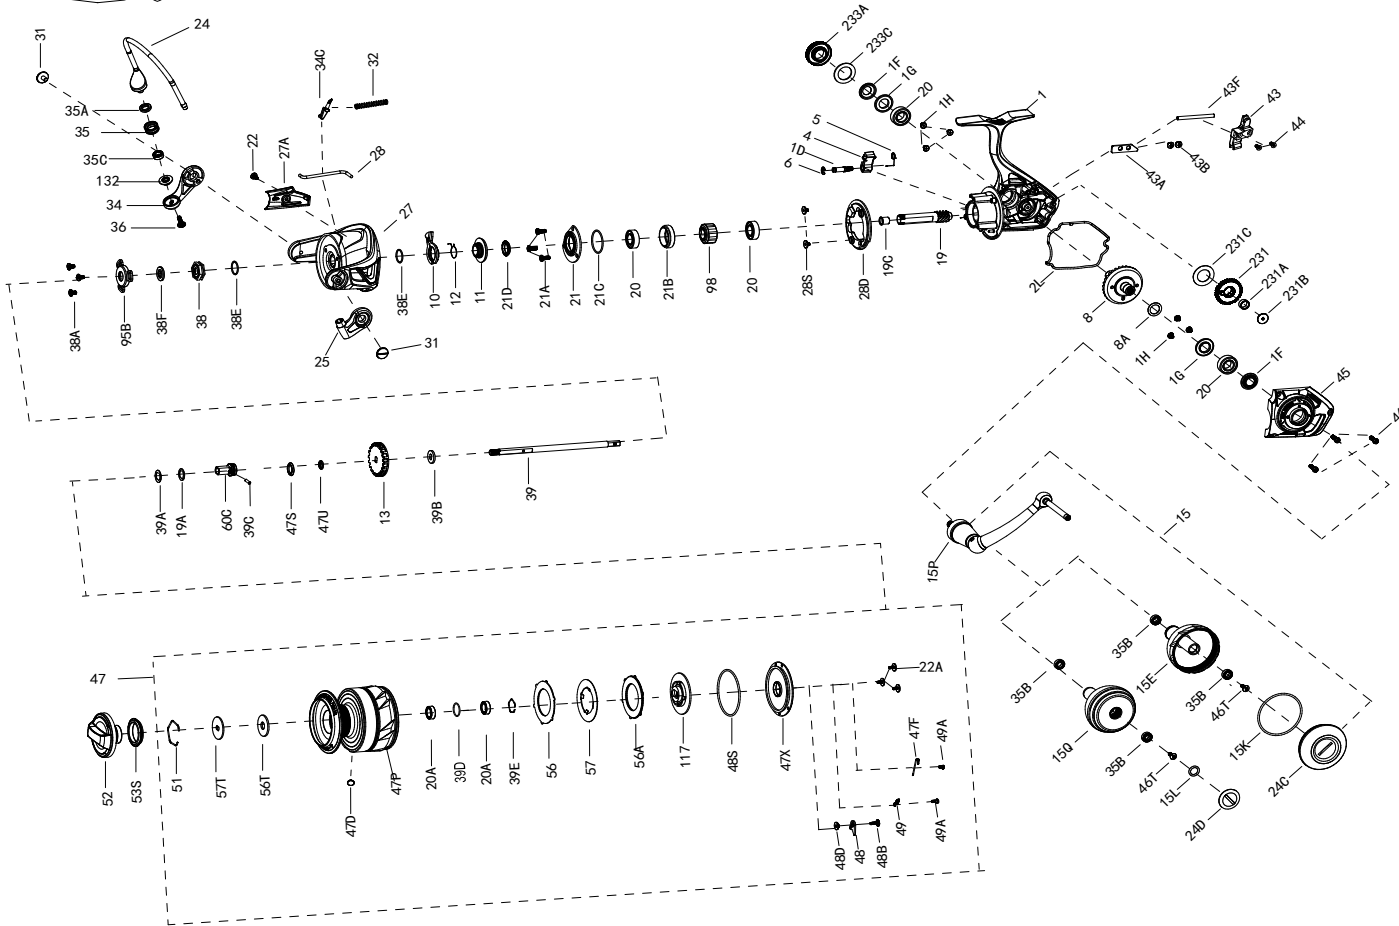

PARTS LIST FOR MODEL SLAIV6500DX

KEY NO.	PART NO.	PENN STYLE NO.	DESCRIPTION
27A	1559332	27A-SLAIV6500DX	Rotor Cover
28	1559320	28-SLAIV6500	Rotor Trip Lever
28D	1457402	28D-SLAIII6500HS	Rotor Brake
28S	1339512	28S-CLA5000	Rotor Brake Screw(2req.)
31	1277055	31-SSV5500	Bail Arm Screw(2req.)
32	1389467	32-CLA6000	Bail Spring
34	1559334	34-SLAIV6500DX	Bail Arm
34C	1389469	34C-CLA6000	Pivot Arm
35	1559301	35-SLAIV5500DX	Line Roller
35A	1457404	35A-SLAIII6500HS	Line Roller Bushing
35B	1377606	35A-BTLII8000LC	Line Roller Ball Bearing(2req.)
35C	1559273	35C-SLAIV5500	Ball Bearing
36	1422399	36-SLA9500	Line Roller Screw
38	1419051	38-SLA5500	Rotor Nut
38A	1119121	20C-7000AF	Screw(3req.)
38E	1418958	38E-SLA3500	Pinion Gear Seal(2req.)
38F	1419052	38F-SLA5500	Rotor-Main Shaft Seal
39	1559324	39-SLAIV6500	Main Shaft
39A	1559275	39A-SLAIV5500	Washer
39B	1277067	39B-SSV5500	Main Shaft Washer
39C	1559276	39C-SLAIV5500	Pin
39D	1559302	39D-SLAIV5500DX	Washer
39E	1559277	39E-SLAIV5500	Lock Spring
43	1419031	43-SLA6500	Oscillation Slide
43A	1339536	43A-CLA5000	O/S Slider Guide
43B	1559161	43B-SLAIV2500	Screw(2req.)
43F	1419029	43F-SLA6500	Guide Shaft
44	1277072	44-SSV5500	Main Shaft Screw(2req.)
45	1559329	45-SLAIV6500DX	Body Cover Assembly
46	1277074	46-SSV5500	Body Cover Screw (3req.)
46T	1277046	22-SSV5500	Rotor Cover Screw
47	1559335	47-SLAIV6500DX	Spool Assembly
47D	1259574	10-7000AF	Line Hook
47F	1419068	47F-SLA6500	Line Clip Retainer
47P	1559333	47P-SLAIV6500DX	Spool
47S	1559281	47S-SLAIV5500	Seal
47U	1525247	47U-CLAI15000	Seal
47X	1559282	47X-SLAIV5500	Drag Cover
48	1419069	48-SLA5500	Spool Click Plate
48B	1419156	48B-SLA9500	Spool Clicker Spring Screw
48D	1385579	48D-CLA3000	Spool Clicker Spacer Ring
48S	1276958	48S-SSV3500	Drag Cover Seal
49	1385580	49-CLA3000	Spool Clicker Spring
49A	1559283	49A-SLAIV5500	Screw(2req.)
51	1277085	51-SSV5500	Drag Washer Retainer
52	1559306	52-SLAIV5500DX	Drag Knob Assembly
53S	1339555	53S-CLA5000	Drag Knob Seal
56	1419060	56-SLA5500	Drag Friction Washer
56A	1419062	56A-SLA5500	Drag Friction Washer
56T	1277089	56T-SSV5500	Drag Friction Washer
57	1559285	57-SLAIV5500	Keyed Drag Washer
57T	1419058	57T-SLA5500	Keyed Drag Washer
60C	1559286	60C-SLAIV5500	Spool Support Sleeve
95B	1419009	95B-SLA3500	Rotor Nut Locking Plate
98	1277094	98-SSV5000	Clutch/Sleeve Assembly
117	1559287	117-SLAIV5500	Drag Drive Plate
132	1559326	132-SLAIV6500	Line Roller Collar
231	1389600	231-CLA6000	O/S Gear
231A	1339566	231A-CLA5000	O/S Gear Bushing
231B	1525918	231B-CLAI15000	Screw
231C	1389603	231C-CLA6000	O/S Gear Washer
233A	1559307	233A-SLAIV5500DX	Handle Cap
233C	1419076	233C-SLA5500	Handle Cap Seal